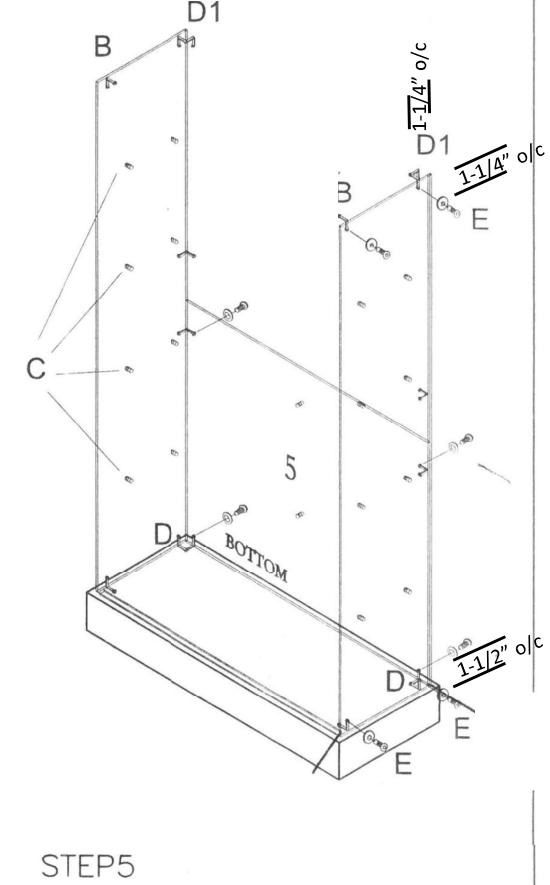

ASSEMBLY INSTRUCTION FRAMELESS TOWER CASE

NOTE : IT IS RECOMMENDED THAT TWO PERSONS ASSEMBLE UNIT .

PARTS LIST

NO.	QTY	DESCRIPTION
1	1PC	TOP GLASS
2	2PCS	SIDE GLASS
3	2PCS	DOOR GLASS
4	4PCS	GLASS SHELF
5	2PCS	BACK GLASS
6	5PCS	WOOD BOTTOM PARTS

A	B	C	D	E	F	G	H	I	J	K	L
12SETS	9PCS	20PCS	2+2 PCS	36PCS	2 PCS	2 PCS	1PC			1PC	1PC
											TOOL

STEP 7

M	N	O
4PCS	4PCS	2PCS
		

2024.6.19

M

STEP 8