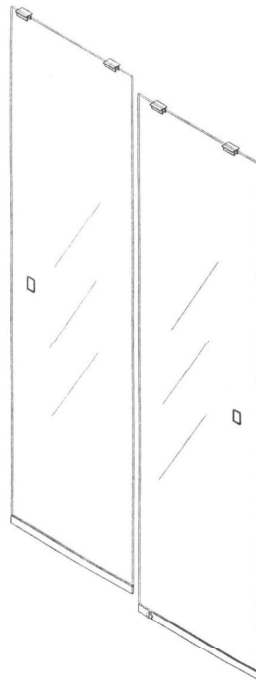

ASSEMBLY INSTRUCTION FRAMELESS TOWER CASE

NOTE : IT IS RECOMMENDED THAT TWO PERSONS ASSEMBLE UNIT .

PARTS LIST

NO.	QTY	DESCRIPTION
1	1PC	TOP GLASS
2	2PCS	SIDE GLASS
3	2PCS	DOOR GLASS
4	4PCS	GLASS SHELF
5	2PCS	BACK GLASS
6	5PCS	WOOD BOTTOM PARTS

A	B	C	D	E	F	G	H	I	J	K	L
12SETS	9PCS	20PCS	2+2 PCS	36PCS	2 PCS	2 PCS	1PC			1PC	1PC
											TOOL

STEP 7

M	N	O
4PCS	4PCS	2PCS
		

2024.6.19

M

STEP 8