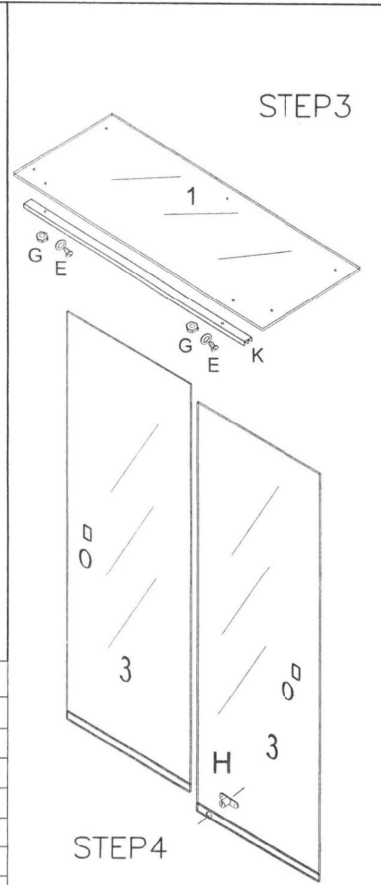

ASSEMBLY INSTRUCTION FRAMELESS TOWER CASE

NOTE : IT IS RECOMMENDED THAT TWO PERSONS ASSEMBLE UNIT .

PARTS LIST

NO.	QTY	DESCRIPTION
1	1PC	TOP GLASS
2	2PCS	SIDE GLASS
3	2PCS	DOOR GLASS
4	4PCS	GLASS SHELF
5	2PCS	BACK GLASS
6	5PCS	WOOD BOTTOM PARTS

A	B	C	D	E	F	G	H	I	J	K	L
12SETS	9PCS	20PCS	2+2 PCS	36PCS	2 PCS	2 PCS	1PC			1PC	1PC
											TOOL

STEP 7

M	N	O
4PCS	4PCS	2PCS
		

2024.6.19

M

STEP 8